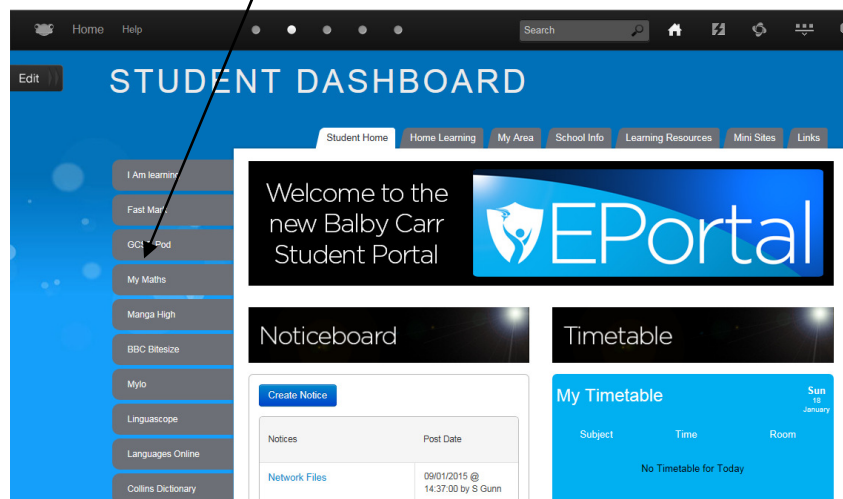

Revision Websites

Students can access revision websites from the main school portal, Students login to this from the school website using the same login they use to access the computers at school.

Using these links automatically log the students into the websites where necessary

excellent website that allows students to watch and download podcasts and videos. There are also practice questions for students to have a go at. When the students are on the website they can also download the GCSEPOD app onto a smartphone. The link from the portal automatically logs students in

i am learning

Students revise on this website by playing interactive games that are loaded with practice questions. This allows students to build up their key knowledge of subjects. The link from the portal automatically logs students in.